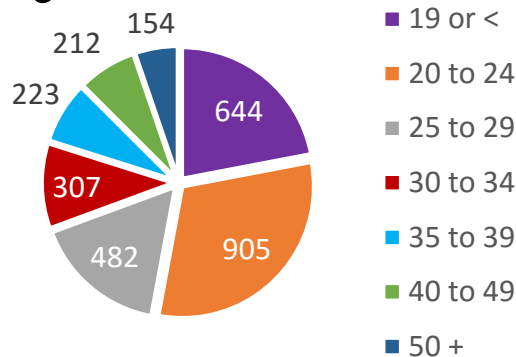

Building 285 Barstow Road
Fort Irwin, CA 92310

(760) 252.2411

www.Barstow.edu

@BarstowCommunityCollege
 @Barstow_College

Superintendent/President:
Dr. Eva Bagg

College Founded: 1959

Mascot: Vikings

School Colors: Blue & Yellow

Accreditation:

Accrediting Commission for
Community and Junior
Colleges of the Western
Association of Schools and
Colleges

Total Enrollments

Courses

Gender

*This reporting of FTES uses the same methodology used by the CA Community Colleges Chancellor's office, which is not the same as that used in calculating FTES for the 320 apportionment report.

Age

Unit Load

Enrollment Status

School Colors

Barstow Community College

College Facts Fall 2017

Ethnicity

Units Attempted