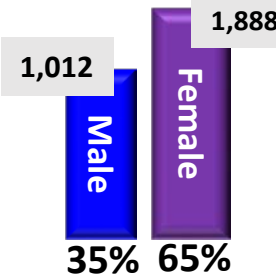

Accreditation:

Accrediting Commission for
Community and Junior
Colleges of the Western
Association of Schools and
Colleges

Total Enrollments

Courses

Gender

*This reporting of FTES uses the same methodology used by the CA Community Colleges Chancellor's office, which is not the same as that used in calculating FTES for the 320 apportionment report.

Age

Unit Load

Enrollment Status

School Colors

Barstow Community College

College Facts Fall 2017

Ethnicity

Units Attempted