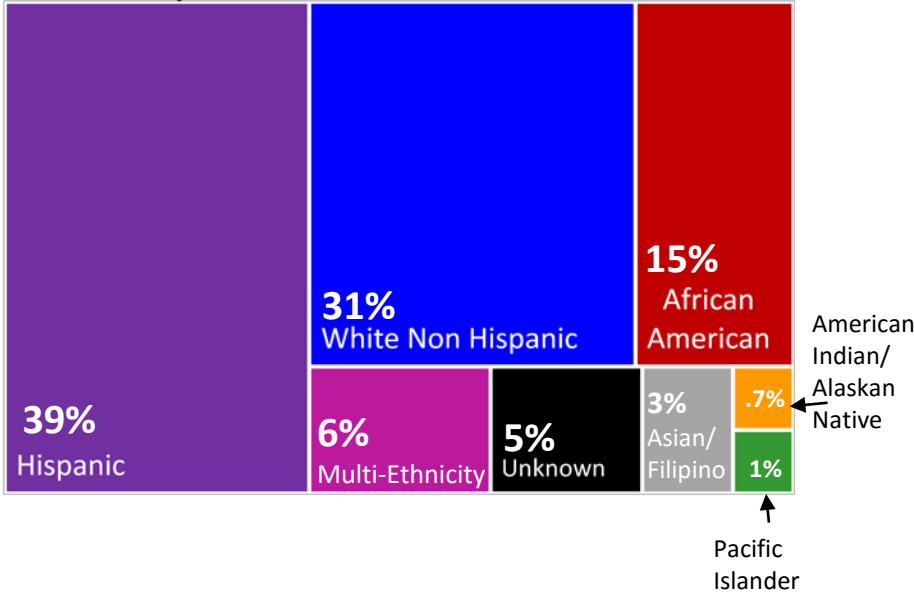

Age

Unit Load

Enrollment Status

School Colors

Barstow Community College

College Facts Fall 2017

Ethnicity

Units Attempted

Educational Goal

Where Students Attend Classes

Faculty/Staff

BCC Clubs & Athletics