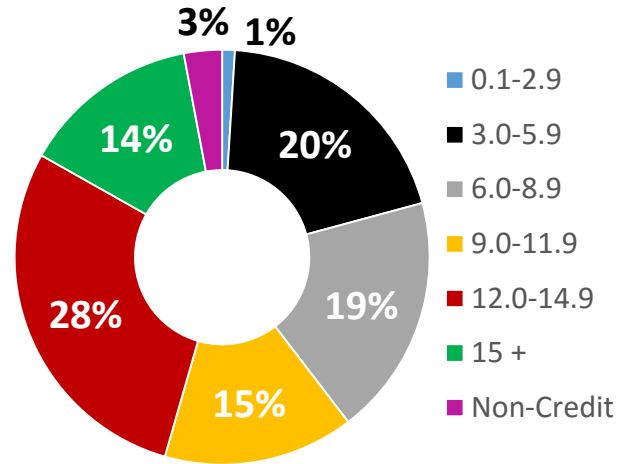

Age

Unit Load

Enrollment Status

School Colors

Barstow Community College

College Facts Fall 2017

Ethnicity

Units Attempted

Educational Goal

Where Students Attend Classes

Faculty/Staff

BCC Clubs & Athletics