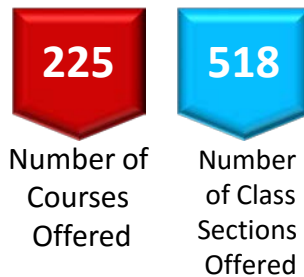

Barstow Community College

College Facts Fall 2017

Main Campus

2700 Barstow Road
Barstow, CA 92311

Career Education & Workforce Development Center

1501 State Street
Barstow, CA 92311

National Training Center – Fort Irwin

Building 285 Barstow Road
Fort Irwin, CA 92310

(760) 252.2411

www.Barstow.edu

@BarstowCommunityCollege
 @Barstow_College

Superintendent/President:
Dr. Eva Bagg

College Founded: 1959

Mascot: Vikings

School Colors: Blue & Yellow

Accreditation:

Accrediting Commission for
Community and Junior
Colleges of the Western
Association of Schools and
Colleges

Total Enrollments

Courses

Gender

*This reporting of FTES uses the same methodology used by the CA Community Colleges Chancellor's office, which is not the same as that used in calculating FTES for the 320 apportionment report.

Age

Unit Load

Enrollment Status

School Colors