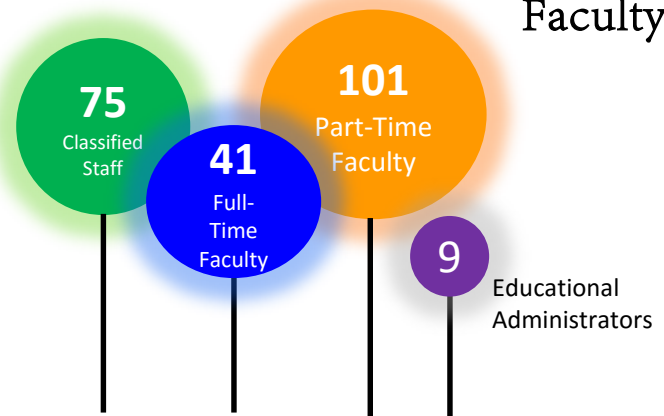

Age

Unit Load

Enrollment Status

School Colors

Barstow Community College

College Facts Fall 2017

Ethnicity

Units Attempted

Educational Goal

Where Students Attend Classes

Faculty/Staff

BCC Clubs & Athletics