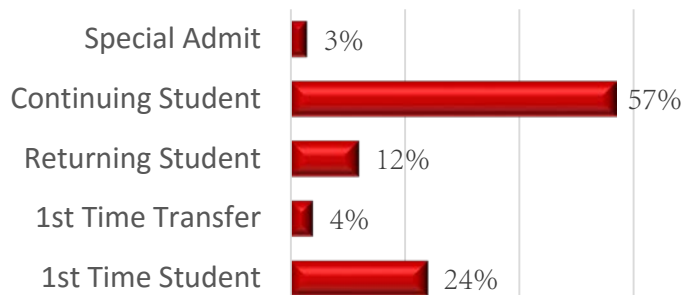

Age

Unit Load

Enrollment Status

School Colors

Barstow Community College

College Facts Fall 2017

Ethnicity

Units Attempted